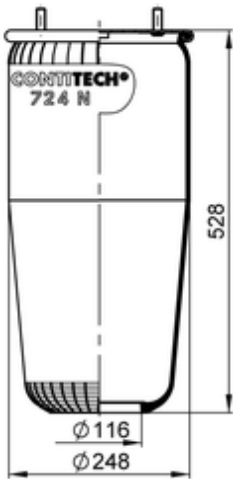

724 N P01
67169

- bolt or stud
- hole
- combination stud
- air inlet
- stud and nut

Article status	Normal
GTIN/EAN	4054391103198
Bellow number	724 N
kg	4,2 kg
	10086728
	M12: max. 70 Nm
	M22x1.5: max. 20 Nm

OE Manufacturer/Part No.

Manufacturer	Original Part No.	Model
Gigant	700246169	
Gigant	246169	
Gigant	3053	724 N