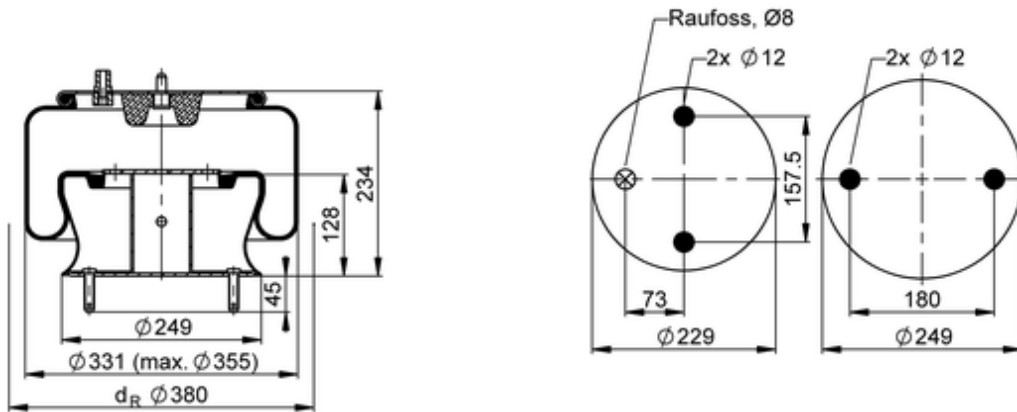

6704 N P01
53849

bolt or stud
 hole
 X combination stud
 X air inlet
 ● stud and nut

Article status	Normal
GTIN/EAN	4054396100031
Bellow number	6704 N
kg	9,1 kg
	K031

OE Manufacturer/Part No.

Manufacturer	Original Part No.	Model
Scania	1370743	
Scania	1362145	Series 4
Scania	1386199	P,R,T-Series SPECIAL