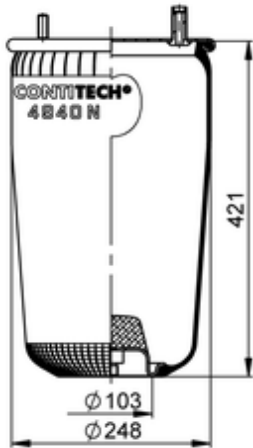

4940 N P02

67256

- bolt or stud
- hole
- combination stud
- air inlet
- stud and nut

Article status	Normal
GTIN/EAN	4054391104065
Bellow number	4940 N
kg	4,7 kg
	10086756
	K029
	M12: max. 70 Nm
	M16: max. 130 Nm
	M18x1.5: max. 20 Nm

OE Manufacturer/Part No.

Manufacturer	Original Part No.	Model
--------------	-------------------	-------

BPW

05.429.41.56.0

30 K