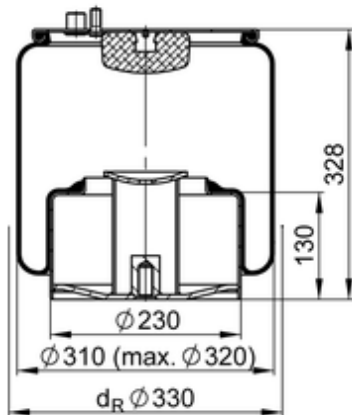

4705 N1 P04
76466

- bolt or stud
- hole
- combination stud
- air inlet
- stud and nut

Article status	Normal
GTIN/EAN	4054391124056
Bellow number	4705 N1
kg	11,6 kg
	65637
	10087140
	K032
	M12x1.5: max. 40 Nm
	M16x1.5: max. 20 Nm
	M18x2: max. 180 Nm

OE Manufacturer/Part No.

Manufacturer	Original Part No.	Model
MAN	81.43600.6040	TGA ALV 11.5/7.5. 12/8
MAN	81.43600.6040	TGA ALV 11.5/7.5. 12/8