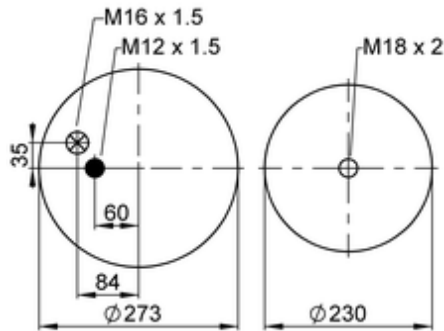

4705 N1 P04
76466

- bolt or stud
- hole
- combination stud
- air inlet
- stud and nut

Article status	Normal
GTIN/EAN	4054391124056
Bellow number	4705 N1
kg	11,6 kg
	65637
	10087140
	K032
	M12x1.5: max. 40 Nm
	M16x1.5: max. 20 Nm
	M18x2: max. 180 Nm

OE Manufacturer/Part No.

Manufacturer	Original Part No.	Model
MAN	81.43600.6040	TGA ALV 11.5/7.5. 12/8
MAN	81.43600.6040	TGA ALV 11.5/7.5. 12/8