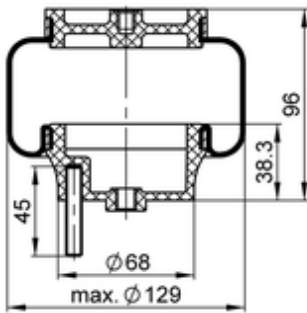

SZ 51- 7
2680698504

- bolt or stud
- hole
- combination stud
- air inlet
- stud and nut

kg	0,36 kg
	9312541
	G1/8: max. 2 Nm
	M8: max. 2 Nm

OE Manufacturer/Part No.

Manufacturer	Original Part No.	Model
Pilot		