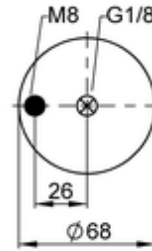

SZ 51- 7
2680698504

- bolt or stud
- hole
- combination stud
- air inlet
- stud and nut

kg	0,36 kg
	9312541
	G1/8: max. 2 Nm
	M8: max. 2 Nm

OE Manufacturer/Part No.

Manufacturer	Original Part No.	Model
Pilot		