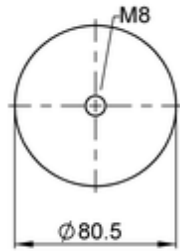

SZ 51- 7
2680698504

- bolt or stud
- hole
- combination stud
- air inlet
- stud and nut

kg	0,36 kg
	9312541
	G1/8: max. 2 Nm
	M8: max. 2 Nm

OE Manufacturer/Part No.

Manufacturer	Original Part No.	Model
Pilot		