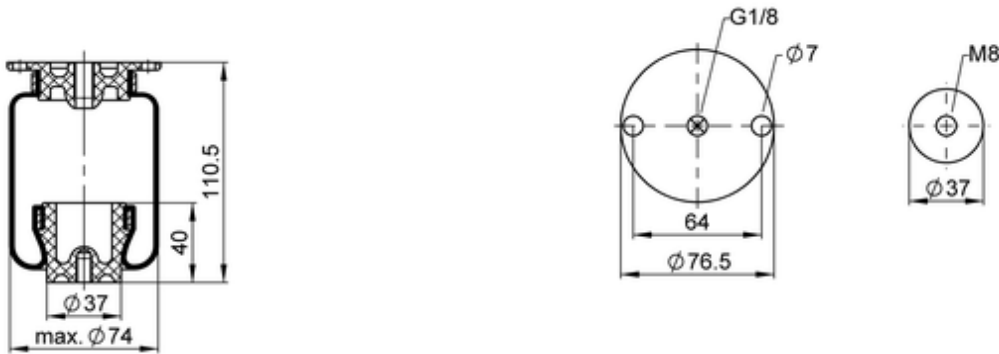

SZ 11- 5
60526

- bolt or stud
- hole
- combination stud
- air inlet
- stud and nut

	0,2 kg
	9305150
	G1/8: max. 10 Nm
	M8: max. 10 Nm

OE Manufacturer/Part No.

Manufacturer	Original Part No.	Model
IRISBUS	5.010.455.628 B	Iliade
Scania	486985	Truck alteration