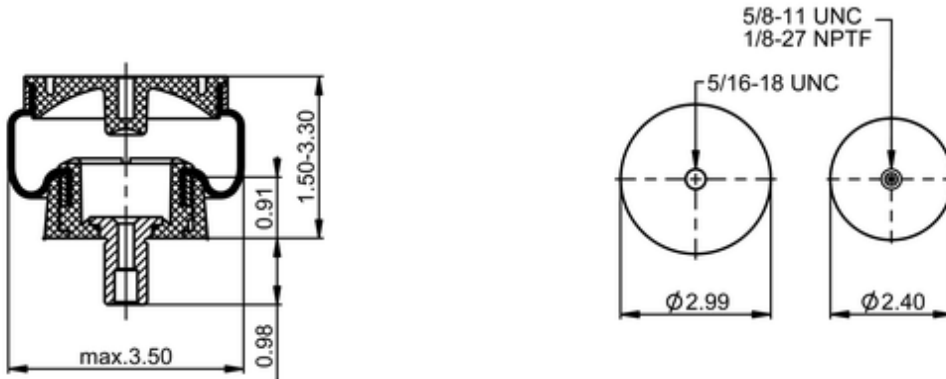

**SK 37-6 P02**
**74324**

	0.2 lb
	9310238
	1/8-27 NPTF: max. 1.5 lbf ft

**Cross-reference**

Firestone No.	W02-358-3001
Goodyear	1S3-013

**OE Manufacturer/Part No.**

Manufacturer	Original Part No.	Model
Prevost	950208	