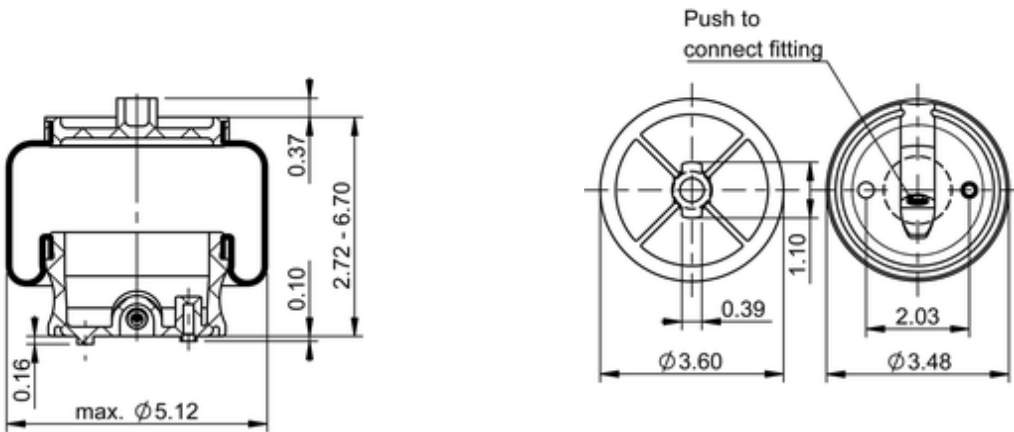

SC 35-OC19

602377

	lb
	9317772

OE Manufacturer/Part No.

Manufacturer	Original Part No.	Model
Seats Incorporated	782583	