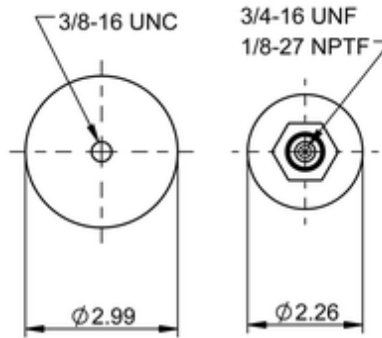

**SC 29-YG86**

**602474**

	1.1 lb
	9317038
	1/8-27 NPTF: max. 1.5 lbf ft
	3/4-16 UNF: max. 9 lbf ft
	3/8-16 UNC: max. 3.5 lbf ft

**Cross-reference**

Goodyear	1S5-186
TRP	AS70360P

**OE Manufacturer/Part No.**