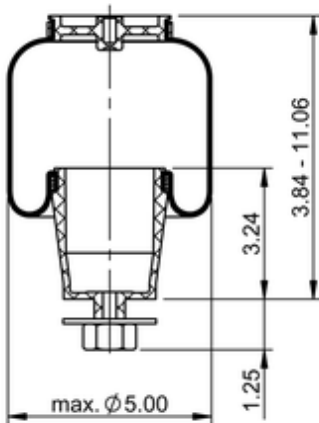

**SC 29-YG86**

**602474**

	1.1 lb
	9317038
	1/8-27 NPTF: max. 1.5 lbf ft
	3/4-16 UNF: max. 9 lbf ft
	3/8-16 UNC: max. 3.5 lbf ft

**Cross-reference**

Goodyear	1S5-186
TRP	AS70360P

**OE Manufacturer/Part No.**

Manufacturer	Original Part No.	Model
--------------	-------------------	-------

Peterbilt	T81-6002
Peterbilt	29-02454
Peterbilt	29-03200