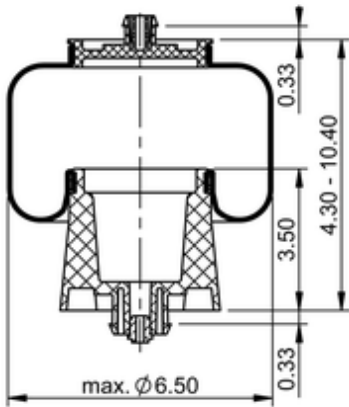

SC35-YC18

602227

	1.3 lb
	9312924

OE Manufacturer/Part No.

Manufacturer	Original Part No.	Model
Link	1104-0011	