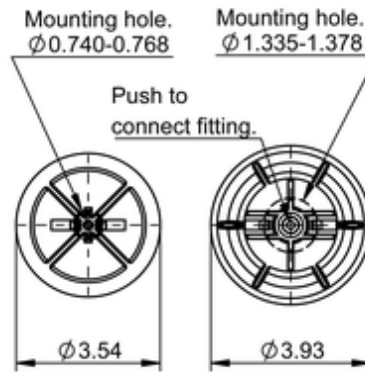

SC35-YC18

602227

	1.3 lb
	9312924

OE Manufacturer/Part No.

Manufacturer	Original Part No.	Model
Link	1104-0011	