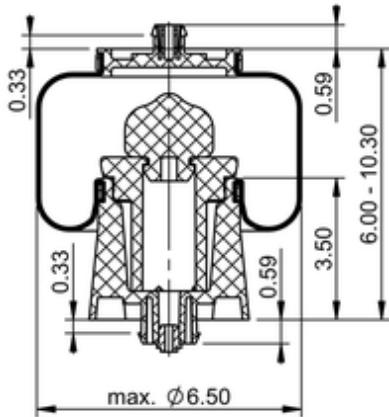

SC35-YC14

602224

	1.7 lb
	9312924

OE Manufacturer/Part No.

Manufacturer	Original Part No.	Model
Link	1104-0009	