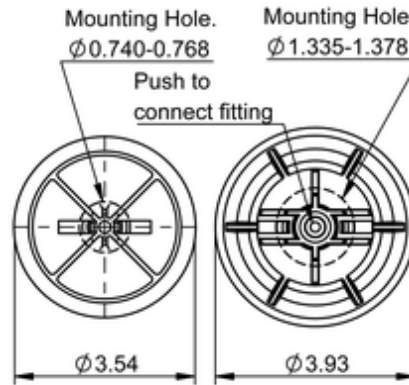

SC35-YC14

602224

	1.7 lb
	9312924

OE Manufacturer/Part No.

Manufacturer	Original Part No.	Model
Link	1104-0009	