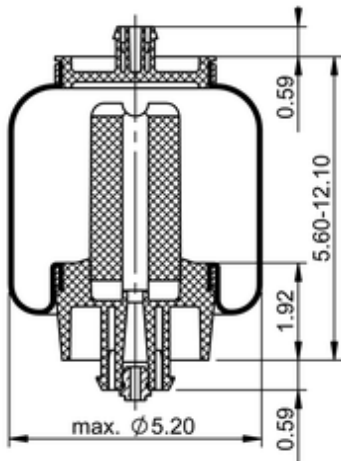

SC31-Y215

68161

	1.4 lb
	SC31-B207
	9314152

Cross-reference

Primeride	AS PRSZ75 Y215 PR
Firestone Style	10.43" YELLOW
Firestone No.	W02-358-7207
Firestone No.	W02-358-7215
FleetPride	AS7215
Goodyear	1S5-175
Goodyear Flex No.	579101116
Triangle	AS-5215
TRP	AS72150