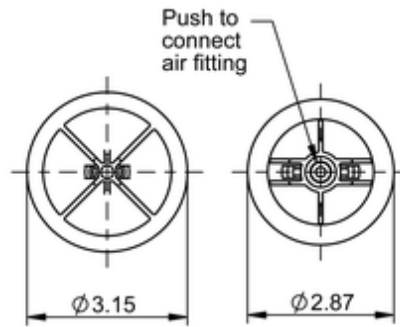

SC31-Y215

68161

	1.4 lb
	SC31-B207
	9314152

Cross-reference

Primeride	AS PRSZ75 Y215 PR
Firestone Style	10.43" YELLOW
Firestone No.	W02-358-7207
Firestone No.	W02-358-7215
FleetPride	AS7215
Goodyear	1S5-175
Goodyear Flex No.	579101116
Triangle	AS-5215
TRP	AS72150