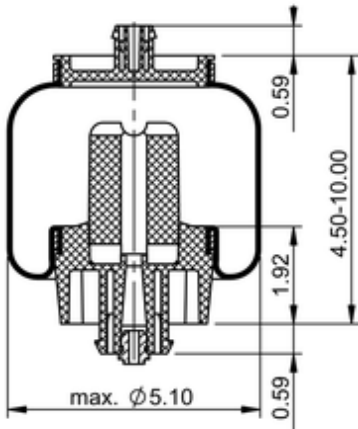

SC31-Y205

67638

	1.2 lb
	9314152

Cross-reference

Firestone Style	8" YELLOW
Firestone No.	W02-358-7205
Triangle	AS-5205
TRP	AS72050
Automann	ABSZ70-7205
Road Choice	AS7205

OE Manufacturer/Part No.

Manufacturer	Original Part No.	Model
Freightliner	66003-3406	