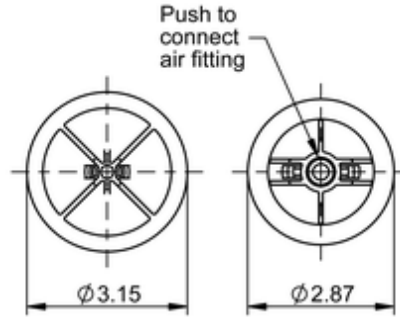

SC31-Y205

67638

	1.2 lb
	9314152

Cross-reference

Firestone Style	8" YELLOW
Firestone No.	W02-358-7205
Triangle	AS-5205
TRP	AS72050
Automann	ABSZ70-7205
Road Choice	AS7205

OE Manufacturer/Part No.

Manufacturer	Original Part No.	Model
Freightliner	66003-3406	