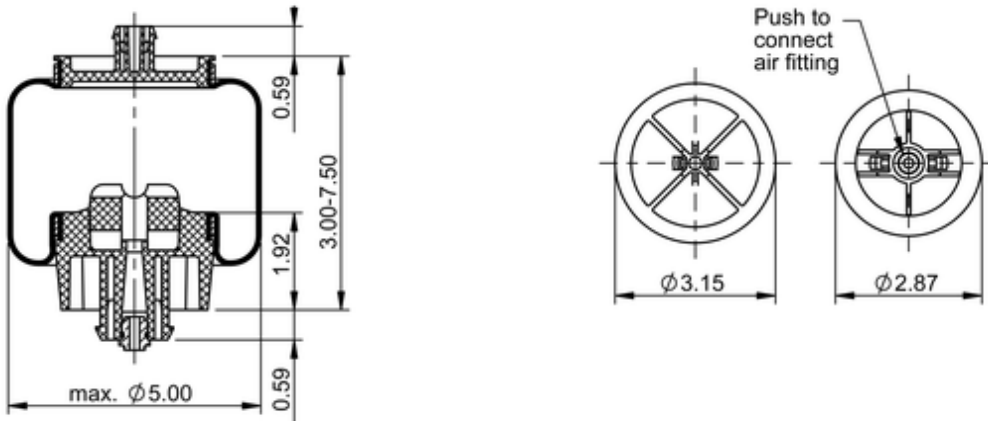

**SC31-W206**
**67452**

	1.1 lb
	9314152

**Cross-reference**

Firestone Style	6.5" WHITE
Firestone No.	W02-358-7202
Firestone No.	W02-358-7206
FleetPride	AS7206
Goodyear	1S5-176
Goodyear Flex No.	579101115
Triangle	AS-5206
TRP	AS72060
Automann	ABSZ70-7206
Road Choice	AS7206