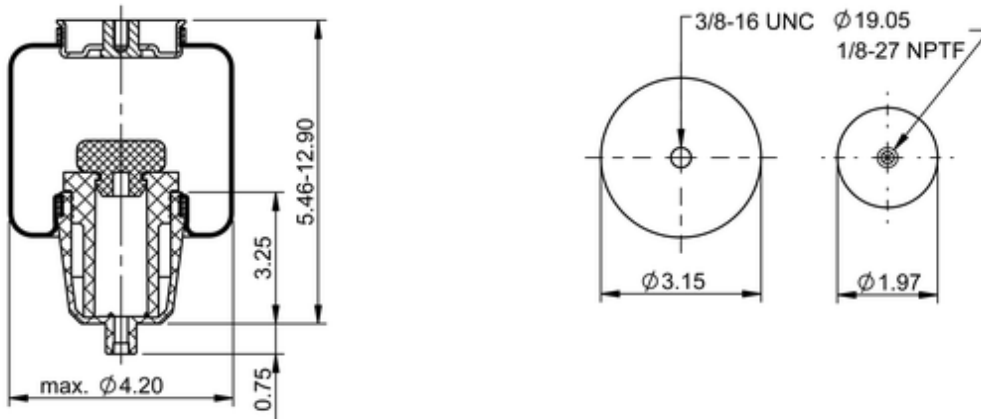

SC31-OG11

78422

	2.6 lb
	9318931
	1/8-27 NPTF: max. 1.5 lbf ft
	M10: max. 3.5 lbf ft

Cross-reference

Goodyear	1S4-074
TRP	ASOG115
Road Choice	RCSL31-0074G

OE Manufacturer/Part No.

Manufacturer	Original Part No.	Model
Volvo	6600033201	