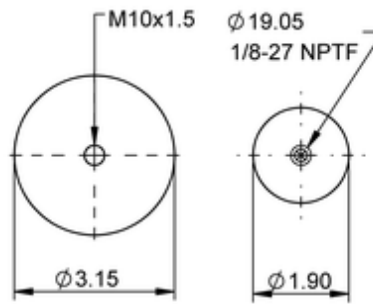

SC31-BG12
78423

	2.6 lb
	9318931
	1/8-27 NPTF: max. 1.5 lbf ft
	M10: max. 3.5 lbf ft

Cross-reference

Goodyear	1S5-070
TRP	ASBG125
Road Choice	RCSL31-0070G

OE Manufacturer/Part No.

Manufacturer	Original Part No.	Model
Volvo	8169029	