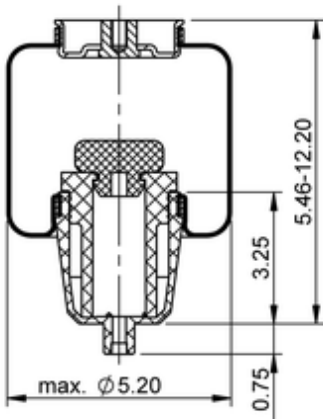

SC31-BG12
78423

	2.6 lb
	9318931
	1/8-27 NPTF: max. 1.5 lbf ft
	M10: max. 3.5 lbf ft

Cross-reference

Goodyear	1S5-070
TRP	ASBG125
Road Choice	RCSL31-0070G

OE Manufacturer/Part No.

Manufacturer	Original Part No.	Model
Volvo	8169029	