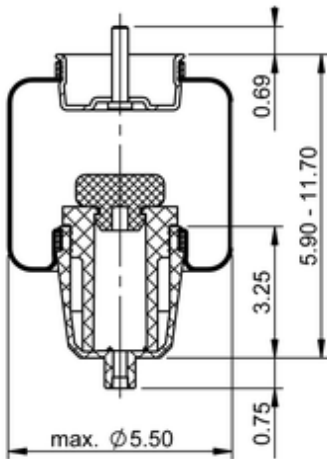

SC31-BG10

78421

 lb	1.8 lb
	9318931
	1/8-27 NPTF: max. 1.5 lbf ft
	M10: max. 3.5 lbf ft

Cross-reference

Goodyear	1S5-171
Road Choice	RCSL31-0171G

OE Manufacturer/Part No.

Manufacturer	Original Part No.	Model
Volvo	21165207	