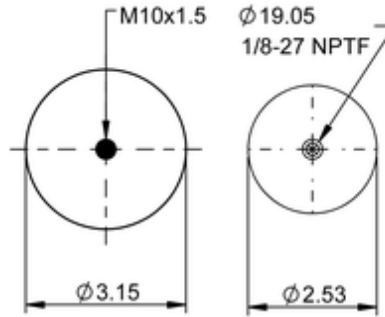

SC31-BG10

78421

 lb	1.8 lb
	9318931
	1/8-27 NPTF: max. 1.5 lbf ft
	M10: max. 3.5 lbf ft

Cross-reference

Goodyear	1S5-171
Road Choice	RCSL31-0171G

OE Manufacturer/Part No.

Manufacturer	Original Part No.	Model
Volvo	21165207	