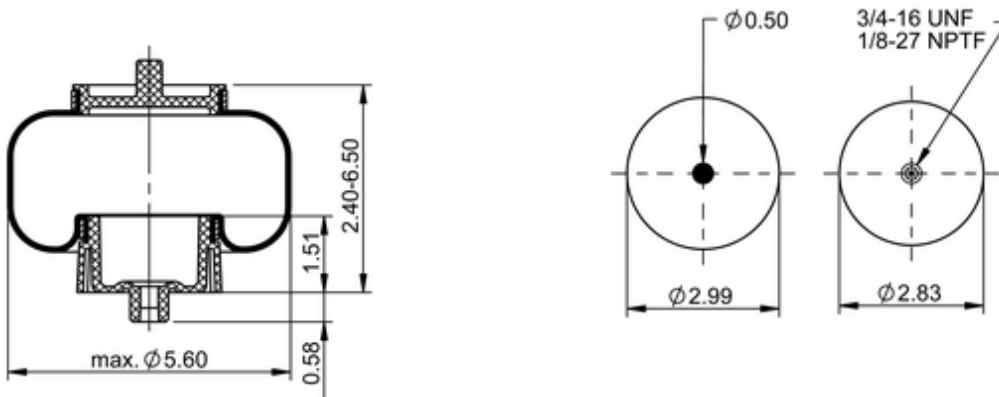

SC29-YG02

70825

	0.7 lb
	9309740
	1/8-27 NPTF: max. 1.5 lbf ft
	3/4-16 UNF: max. 9 lbf ft

Cross-reference

Goodyear	1S5-045
TRP	ASYG025
Road Choice	RCSL29 0045G

OE Manufacturer/Part No.

Manufacturer	Original Part No.	Model
Freightliner	GYR1S5045	