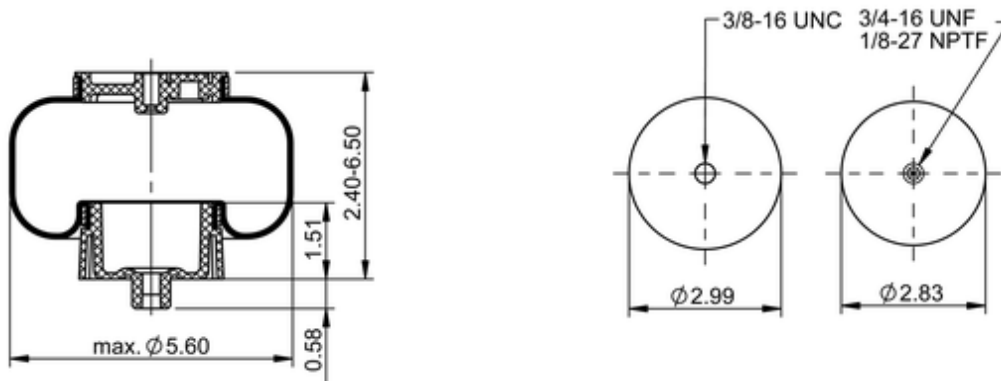

SC29-YG01

67882

	0.7 lb
	9309740
	1/8-27 NPTF: max. 1.5 lbf ft
	3/4-16 UNF: max. 9 lbf ft
	3/8-16 UNC: max. 3.5 lbf ft

Cross-reference

Goodyear	1S5-010
Triangle	AS-5G01
TRP	ASYG015
Automann	ABSZ70-YG01

OE Manufacturer/Part No.