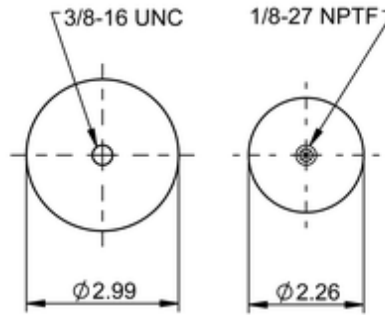

**SC29-YC16**
**602219**

	1.1 lb
	9314226
	1/8-27 NPTF: max. 1.5 lbf ft
	3/8-16 UNC: max. 3.5 lbf ft

**OE Manufacturer/Part No.**

Manufacturer	Original Part No.	Model
Kenworth	R81-1002	
Link	1102-K082	