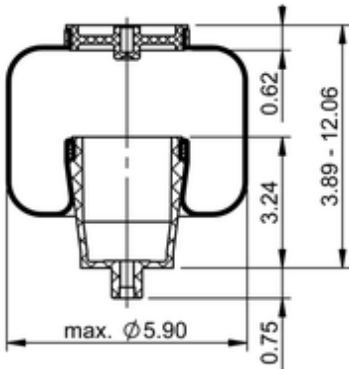

**SC29-YC16**
**602219**

	1.1 lb
	9314226
	1/8-27 NPTF: max. 1.5 lbf ft
	3/8-16 UNC: max. 3.5 lbf ft

**OE Manufacturer/Part No.**

Manufacturer	Original Part No.	Model
Kenworth	R81-1002	
Link	1102-K082	