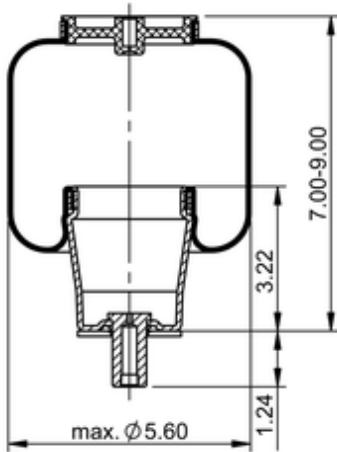

SC29-YC07

75707

	1.8 lb
	9313363
	1/8-27 NPTF: max. 1.5 lbf ft
	3/4-16 UNF: max. 9 lbf ft
	3/8-16 UNC: max. 3.5 lbf ft

OE Manufacturer/Part No.

Manufacturer	Original Part No.	Model
Link	1102-1001	