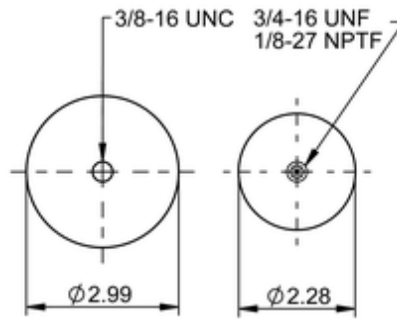

SC29-YC07

75707

	1.8 lb
	9313363
	1/8-27 NPTF: max. 1.5 lbf ft
	3/4-16 UNF: max. 9 lbf ft
	3/8-16 UNC: max. 3.5 lbf ft

OE Manufacturer/Part No.

Manufacturer	Original Part No.	Model
Link	1102-1001	