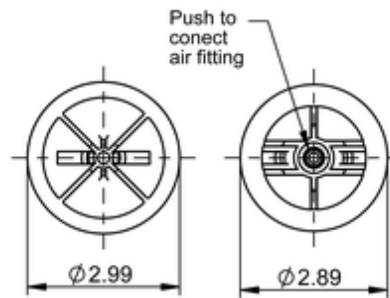

SC29-Y109

69624

	0.9 lb
	9312922

Cross-reference

Firestone Style	7.87" YELLOW
Firestone No.	W02-358-7109
Automann	ABSZ70-7109
Road Choice	RCSL29-7109F

OE Manufacturer/Part No.

Manufacturer	Original Part No.	Model
Kenworth	AEROCAB (Mid 1999 & later)	
Kenworth	T811000	
Link	1104-K002	