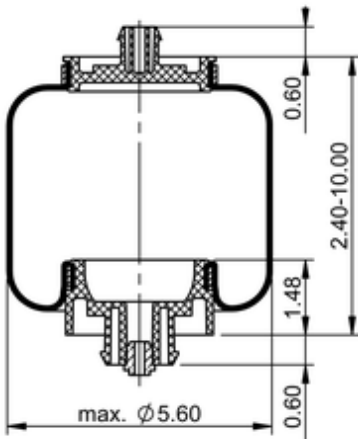

SC29-Y109

69624

	0.9 lb
	9312922

Cross-reference

Firestone Style	7.87" YELLOW
Firestone No.	W02-358-7109
Automann	ABSZ70-7109
Road Choice	RCSL29-7109F

OE Manufacturer/Part No.

Manufacturer	Original Part No.	Model
Kenworth	AEROCAB (Mid 1999 & later)	
Kenworth	T811000	
Link	1104-K002	