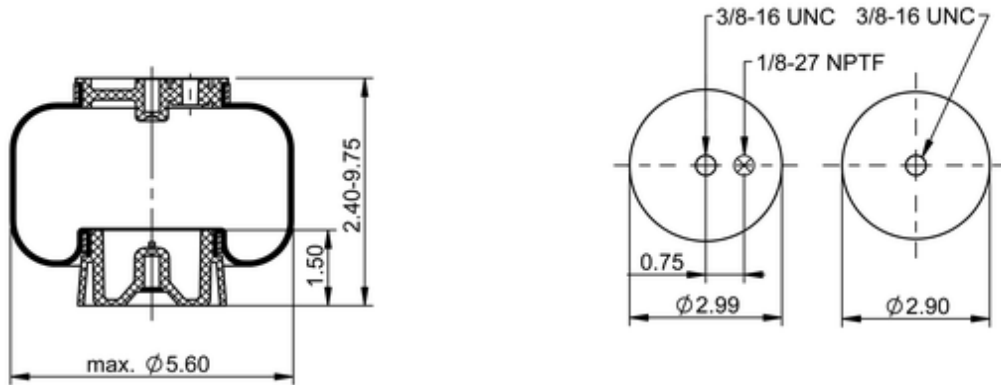

**SC29-Y108**
**67852**

	0.7 lb
	9310094
	1/8-27 NPTF: max. 1.5 lbf ft
	3/8-16 UNC: max. 3.5 lbf ft

**Cross-reference**

Firestone Style	7.75" YELLOW
Firestone No.	W02-358-7108
Goodyear	1S5-057
Triangle	AS-5108
TRP	AS71080
Automann	ABSZ70-7108