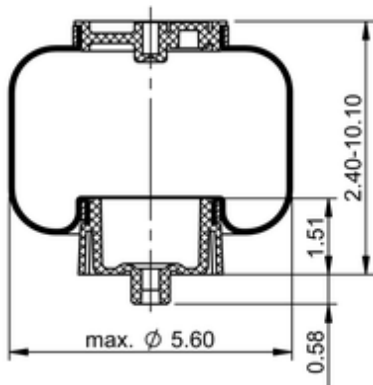

SC29-Y082
67853

	0.7 lb
	9309740
	1/8-27 NPTF: max. 1.5 lbf ft
	3/4-16 UNF: max. 9 lbf ft
	3/8-16 UNC: max. 3.5 lbf ft

Cross-reference

Firestone Style	8.25" YELLOW
Firestone No.	W02-358-7082
Triangle	AS-5082
TRP	AS70820
Automann	ABSZ70-7082