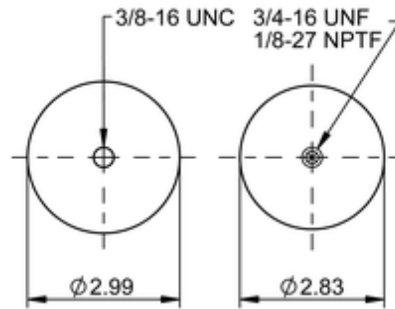

SC29-Y082
67853

	0.7 lb
	9309740
	1/8-27 NPTF: max. 1.5 lbf ft
	3/4-16 UNF: max. 9 lbf ft
	3/8-16 UNC: max. 3.5 lbf ft

Cross-reference

Firestone Style	8.25" YELLOW
Firestone No.	W02-358-7082
Triangle	AS-5082
TRP	AS70820
Automann	ABSZ70-7082