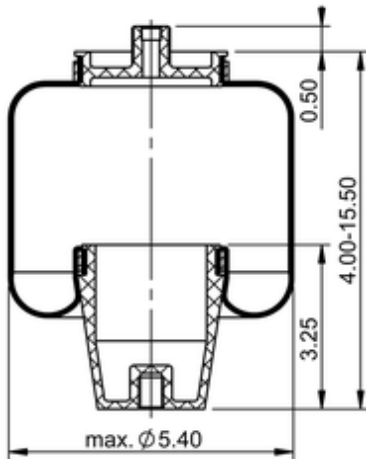

SC29-Y081

69996

	1 lb
	1/2-13 UNC: max. 10 lbf ft
	1/8-27 NPTF: max. 1.5 lbf ft

Cross-reference

Firestone No.	W02-358-7081
Goodyear	1S5-038

OE Manufacturer/Part No.

Manufacturer	Original Part No.	Model
Link	11010043	
Link	11020076	
Link	1103A043	