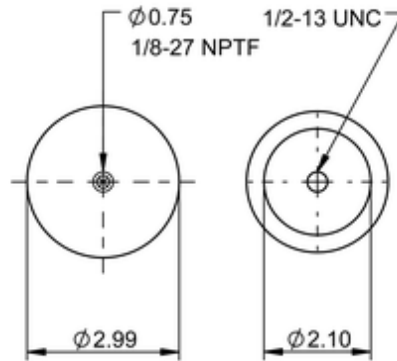

SC29-Y081

69996

	1 lb
	1/2-13 UNC: max. 10 lbf ft
	1/8-27 NPTF: max. 1.5 lbf ft

Cross-reference

Firestone No.	W02-358-7081
Goodyear	1S5-038

OE Manufacturer/Part No.

Manufacturer	Original Part No.	Model
Link	11010043	
Link	11020076	
Link	1103A043	