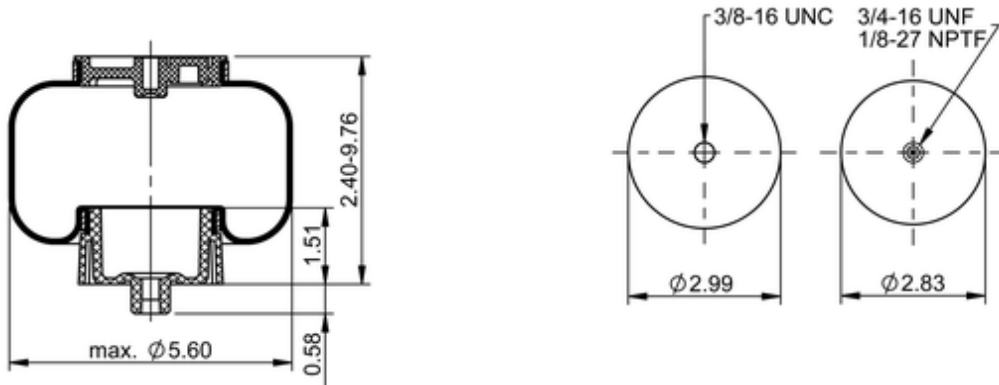

SC29-Y064
67768

	0.7 lb
	9309740
	1/8-27 NPTF: max. 1.5 lbf ft
	3/4-16 UNF: max. 9 lbf ft
	3/8-16 UNC: max. 3.5 lbf ft

Cross-reference

Firestone Style	7.75" YELLOW
Firestone No.	W02-358-7064
Goodyear	1S5-157
Triangle	AS-5064
TRP	AS70640
Automann	ABSZ70-7064

Road Choice

RCSL29-7064F

OE Manufacturer/Part No.

Manufacturer	Original Part No.	Model
Link	1102-0074	
Kenworth	AEROCAB (Mid 1999 & earlier)	