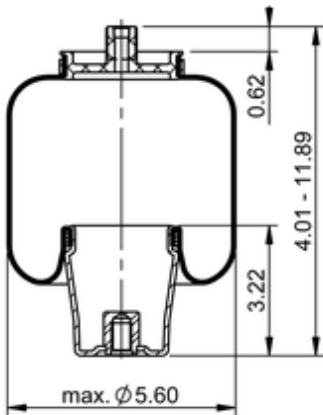

SC29-Y044
78413

| | |
|--|------------------------------|
| | 2.4 lb |
| | 9313039 |
| | 1/2-13 UNC: max. 18 lbf ft |
| | 1/8-27 NPTF: max. 1.5 lbf ft |
| | 3/4-16 UNF: max. 9 lbf ft |

Cross-reference

| | |
|---------------|--------------|
| Firestone No. | W02-358-7044 |
| Goodyear | 1S5-006 |
| Goodyear | 1S5-120 |

OE Manufacturer/Part No.

| Manufacturer | Original Part No. | Model |
|---------------------|--------------------------|--------------|
| Link | 1102-0070 | |
| Link | 1101-0041 | |