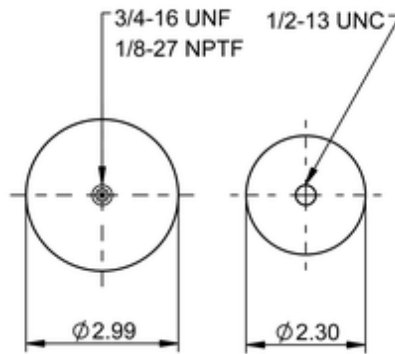

SC29-Y044
78413

| | |
|--|------------------------------|
| | 2.4 lb |
| | 9313039 |
| | 1/2-13 UNC: max. 18 lbf ft |
| | 1/8-27 NPTF: max. 1.5 lbf ft |
| | 3/4-16 UNF: max. 9 lbf ft |

Cross-reference

| | |
|---------------|--------------|
| Firestone No. | W02-358-7044 |
| Goodyear | 1S5-006 |
| Goodyear | 1S5-120 |