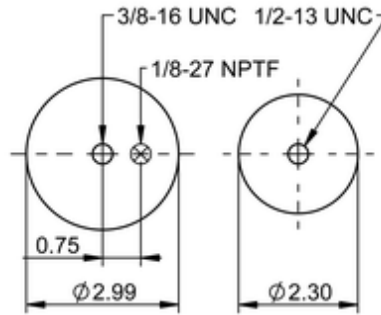

SC29-Y043

69932

	1.5 lb
	9313039
	1/2-13 UNC: max. 10 lbf ft
	1/8-27 NPTF: max. 1.5 lbf ft
	3/8-16 UNC: max. 3.5 lbf ft

Cross-reference

Firestone Style	11.5" YELLOW
Firestone No.	W02-358-7043
TRP	AS70430

OE Manufacturer/Part No.