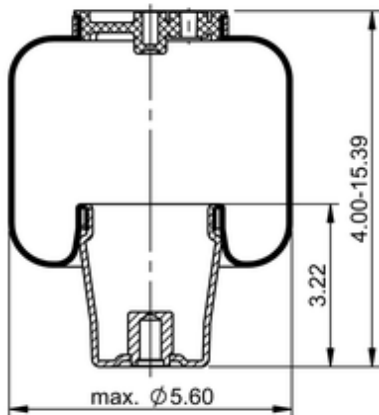

SC29-Y043

69932

	1.5 lb
	9313039
	1/2-13 UNC: max. 10 lbf ft
	1/8-27 NPTF: max. 1.5 lbf ft
	3/8-16 UNC: max. 3.5 lbf ft

Cross-reference

Firestone Style	11.5" YELLOW
Firestone No.	W02-358-7043
TRP	AS70430

OE Manufacturer/Part No.