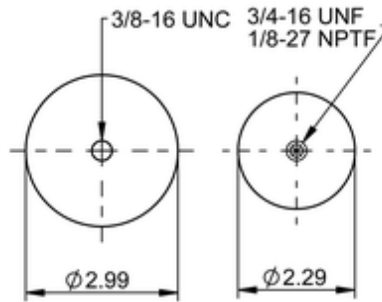

SC29-Y036
68162

	1.8 lb
	9313363
	1/8-27 NPTF: max. 1.5 lbf ft
	3/4-16 UNF: max. 9 lbf ft
	3/8-16 UNC: max. 3.5 lbf ft

Cross-reference

Primeride	AS PRSZ70 Y036 PR
Firestone Style	10.0" YELLOW
Firestone No.	W02-358-7036
Goodyear	1S5-186
Goodyear Flex No.	579101083
Triangle	AS-5036