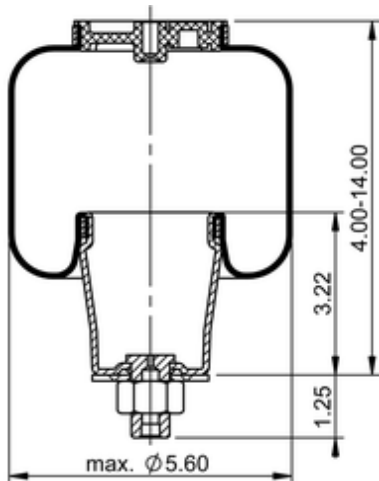

SC29-Y036
68162

	1.8 lb
	9313363
	1/8-27 NPTF: max. 1.5 lbf ft
	3/4-16 UNF: max. 9 lbf ft
	3/8-16 UNC: max. 3.5 lbf ft

Cross-reference

Primeride	AS PRSZ70 Y036 PR
Firestone Style	10.0" YELLOW
Firestone No.	W02-358-7036
Goodyear	1S5-186
Goodyear Flex No.	579101083
Triangle	AS-5036