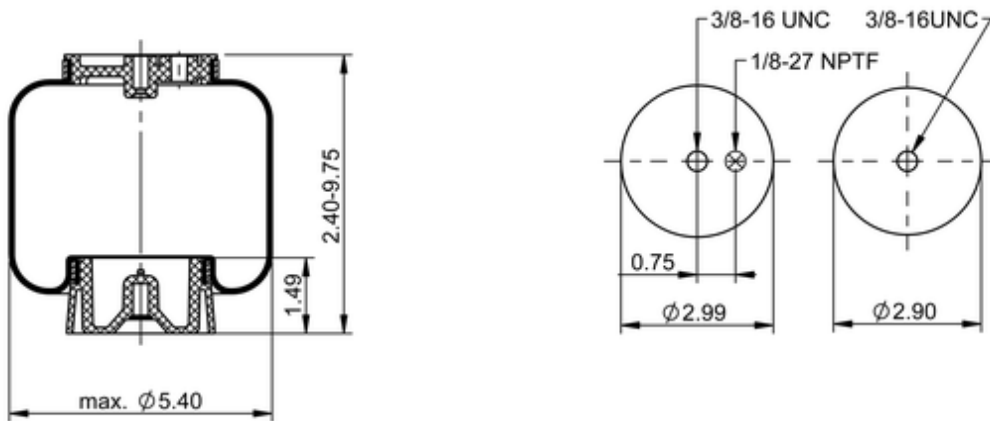

SC29-W103

67860

	0.7 lb
	9310094
	1/8-27 NPTF: max. 1.5 lbf ft
	3/8-16 UNC: max. 3.5 lbf ft

Cross-reference

Firestone Style	7.75" WHITE
Firestone No.	W02-358-7103
Triangle	AS-5103
Automann	ABSZ70-7103

OE Manufacturer/Part No.