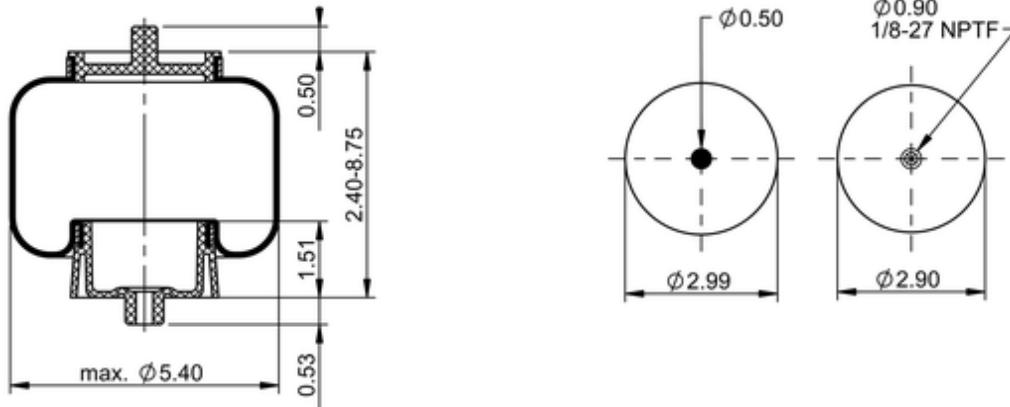

SC29-W087
67636

	0.7 lb
	9312279
	1/8-27 NPTF: max. 1.5 lbf ft

Cross-reference

Firestone Style	6.75" WHITE
Firestone No.	W02-358-7087
Goodyear	1S5-040
Triangle	AS-5087
TRP	AS70870
Automann	ABSZ70-7087
Road Choice	AS7087