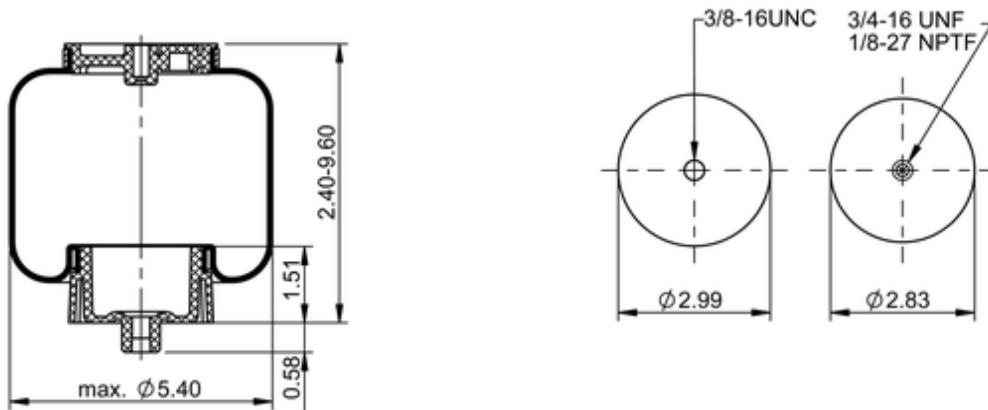

SC29-W075
67859

	0.7 lb
	9309740
	1/8-27 NPTF: max. 1.5 lbf ft
	3/4-16 UNF: max. 9 lbf ft
	3/8-16 UNC: max. 3.5 lbf ft

Cross-reference

Firestone Style	7.75" WHITE
Firestone No.	W02-358-7075
Triangle	AS-5075
Automann	ABSZ70-7075