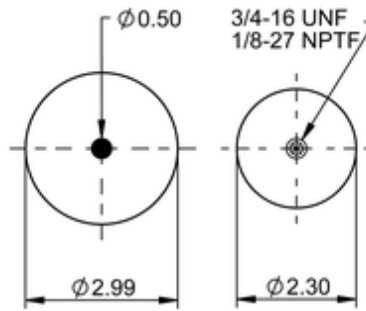

SC29-W074
69416

| | |
|--|------------------------------|
| | 1.5 lb |
| | 9313596 |
| | 1/8-27 NPTF: max. 1.5 lbf ft |
| | 3/4-16 UNF: max. 9 lbf ft |

Cross-reference

| | |
|-----------------|--------------|
| Firestone Style | 10.12" WHITE |
| Firestone No. | W02-358-7074 |
| TRP | AS70740 |
| Automann | ABSZ70-7074 |