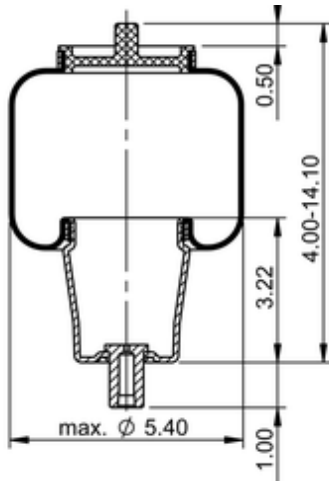

SC29-W074
69416

| | |
|--|------------------------------|
| | 1.5 lb |
| | 9313596 |
| | 1/8-27 NPTF: max. 1.5 lbf ft |
| | 3/4-16 UNF: max. 9 lbf ft |

Cross-reference

| | |
|-----------------|--------------|
| Firestone Style | 10.12" WHITE |
| Firestone No. | W02-358-7074 |
| TRP | AS70740 |
| Automann | ABSZ70-7074 |

OE Manufacturer/Part No.

| Manufacturer | Original Part No. | Model |
|--------------|-------------------|-------|
|--------------|-------------------|-------|

| | |
|------|-----------|
| Link | 1102-0045 |
| Link | 1102-0047 |