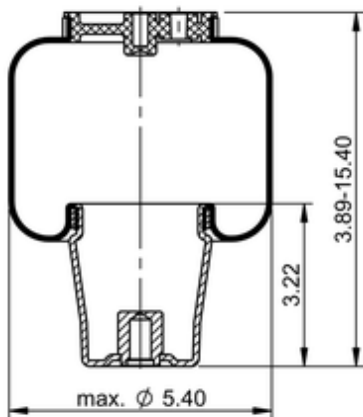

SC29-W067

69931

	1.5 lb
	9313039
	1/2-13 UNC: max. 10 lbf ft
	1/8-27 NPTF: max. 1.5 lbf ft
	3/8-16 UNC: max. 3.5 lbf ft

Cross-reference

Firestone Style	11.5" WHITE
Firestone No.	W02-358-7067
TRP	AS70670

OE Manufacturer/Part No.

Manufacturer	Original Part No.	Model
Air Flex	W02-A05-7067	