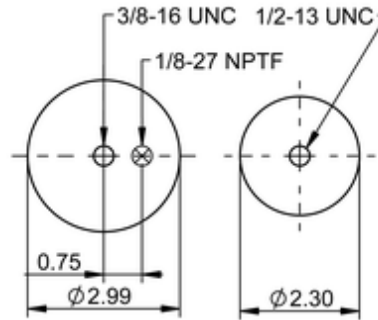

SC29-W067

69931

	1.5 lb
	9313039
	1/2-13 UNC: max. 10 lbf ft
	1/8-27 NPTF: max. 1.5 lbf ft
	3/8-16 UNC: max. 3.5 lbf ft

Cross-reference

Firestone Style	11.5" WHITE
Firestone No.	W02-358-7067
TRP	AS70670

OE Manufacturer/Part No.