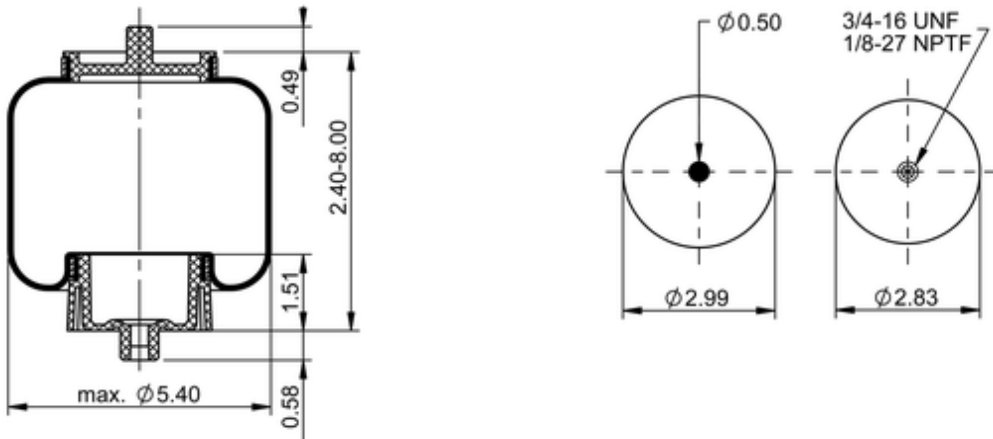

**SC29-W061**
**67861**

	0.7 lb
	9309740
	1/8-27 NPTF: max. 1.5 lbf ft
	3/4-16 UNF: max. 9 lbf ft

**Cross-reference**

Firestone Style	8.0" WHITE
Firestone No.	W02-358-7061
Triangle	AS-5061
TRP	AS70610
Automann	ABSZ70-7061