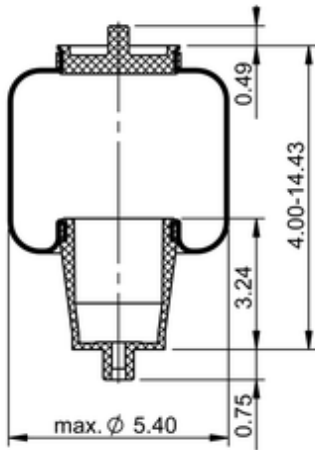

SC29-W056
69930

	1.8 lb
	9314226
	1/8-27 NPTF: max. 1.5 lbf ft

Cross-reference

Firestone Style	10.87" WHITE
Firestone No.	W02-358-7056
Goodyear	1S4.5-113
TRP	AS70560
Automann	ABSZ70-7056

OE Manufacturer/Part No.

Manufacturer	Original Part No.	Model
--------------	-------------------	-------

Link

1102-0043