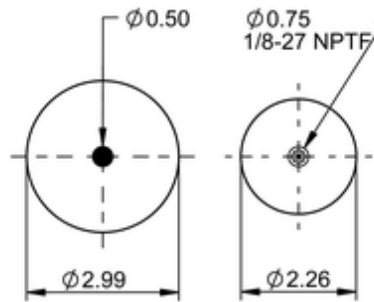

SC29-W056
69930

	1.8 lb
	9314226
	1/8-27 NPTF: max. 1.5 lbf ft

Cross-reference

Firestone Style	10.87" WHITE
Firestone No.	W02-358-7056
Goodyear	1S4.5-113
TRP	AS70560
Automann	ABSZ70-7056

OE Manufacturer/Part No.