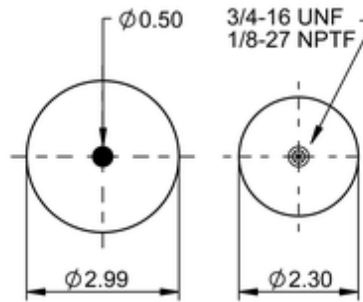

SC29-W045

69929

	1.8 lb
	9313596
	1/8-27 NPTF: max. 1.5 lbf ft
	3/4-16 UNF: max. 9 lbf ft

Cross-reference

Firestone Style	10.87" WHITE
Firestone No.	W02-358-7045
TRP	AS70450

OE Manufacturer/Part No.

Manufacturer	Original Part No.	Model
Link	1102-0042	