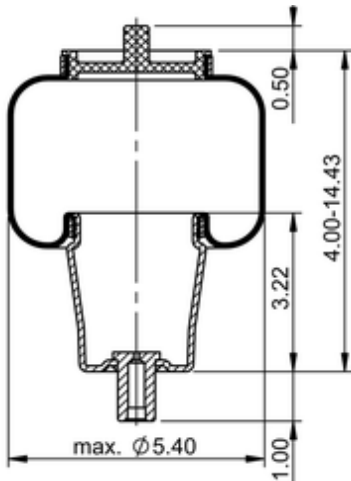

SC29-W045

69929

	1.8 lb
	9313596
	1/8-27 NPTF: max. 1.5 lbf ft
	3/4-16 UNF: max. 9 lbf ft

Cross-reference

Firestone Style	10.87" WHITE
Firestone No.	W02-358-7045
TRP	AS70450

OE Manufacturer/Part No.

Manufacturer	Original Part No.	Model
Link	1102-0042	