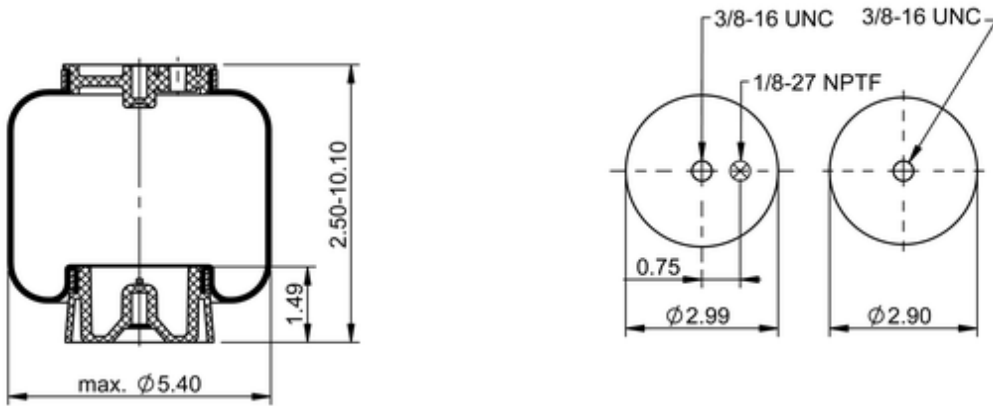

SC29-W037
70017

	1.3 lb
	9310094
	1/8-27 NPTF: max. 1.5 lbf ft
	3/8-16 UNC: max. 3.5 lbf ft

Cross-reference

Firestone Style	8.0" WHITE
Firestone No.	W02-358-7037
TRP	AS70370

OE Manufacturer/Part No.

Manufacturer	Original Part No.	Model
Air Flex	W02-A05-7037	