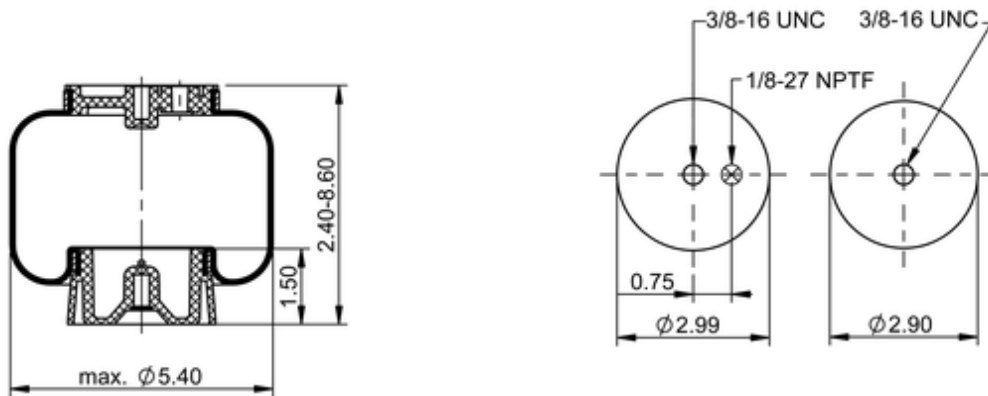

SC29-W035
67851

	0.7 lb
	9310094
	1/8-27 NPTF: max. 1.5 lbf ft
	3/8-16 UNC: max. 3.5 lbf ft

Cross-reference

Firestone Style	6.5" WHITE
Firestone No.	W02-358-7035
Goodyear	1S4.5-121
Triangle	AS-5035
TRP	AS70350
Automann	ABSZ70-7035

OE Manufacturer/Part No.

Manufacturer	Original Part No.	Model
Link	1102-0046	
Mack	227QS33	
Sears	S-9383	
Sears	S-20235	