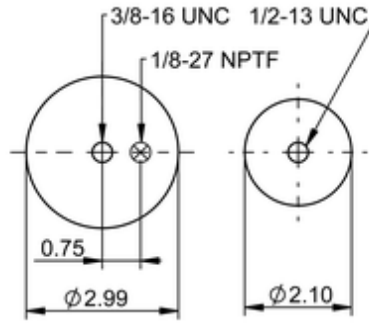

SC29-W032
69928

	1.5 lb
	9313039
	1/2-13 UNC: max. 10 lbf ft
	1/8-27 NPTF: max. 1.5 lbf ft
	3/8-16 UNC: max. 3.5 lbf ft

Cross-reference

Firestone Style	10.87" WHITE
Firestone No.	W02-358-7032
TRP	AS70320