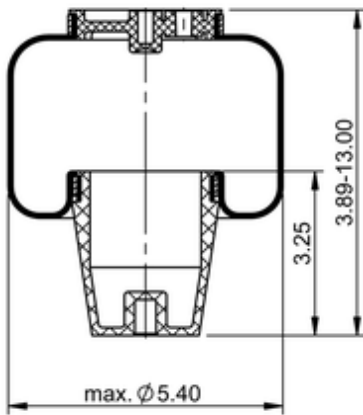

SC29-W032
69928

	1.5 lb
	9313039
	1/2-13 UNC: max. 10 lbf ft
	1/8-27 NPTF: max. 1.5 lbf ft
	3/8-16 UNC: max. 3.5 lbf ft

Cross-reference

Firestone Style	10.87" WHITE
Firestone No.	W02-358-7032
TRP	AS70320