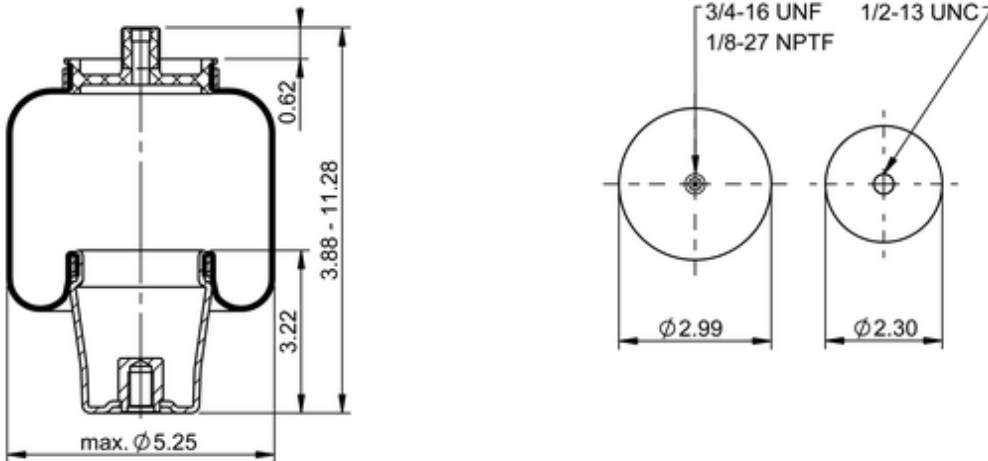

SC29-R080
78412

	2.4 lb
	9313039
	1/2-13 UNC: max. 18 lbf ft
	1/8-27 NPTF: max. 1.5 lbf ft
	3/4-16 UNF: max. 9 lbf ft

Cross-reference

Firestone No.	W02-358-7080
Goodyear	1S4.5-107

OE Manufacturer/Part No.