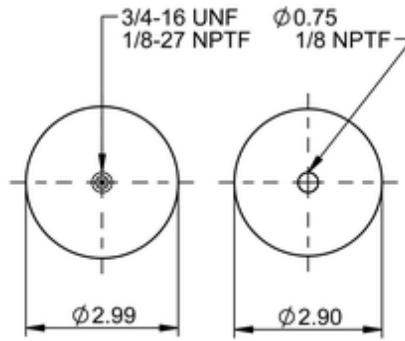

SC29-R007
70014

	0.8 lb
	9312279
	1/8-27 NPTF: max. 1.5 lbf ft
	3/4-16 UNF: max. 9 lbf ft

Cross-reference

Firestone No.	W02-358-7007
Goodyear	1S4-067

OE Manufacturer/Part No.

Manufacturer	Original Part No.	Model
Mack	227QS34	