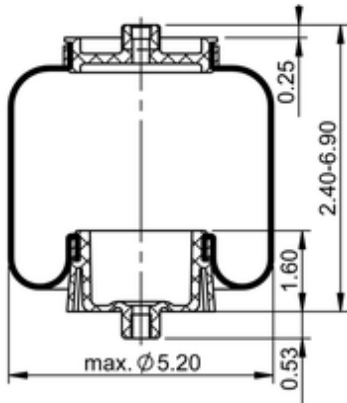

SC29-R007
70014

	0.8 lb
	9312279
	1/8-27 NPTF: max. 1.5 lbf ft
	3/4-16 UNF: max. 9 lbf ft

Cross-reference

Firestone No.	W02-358-7007
Goodyear	1S4-067

OE Manufacturer/Part No.

Manufacturer	Original Part No.	Model
Mack	227QS34	