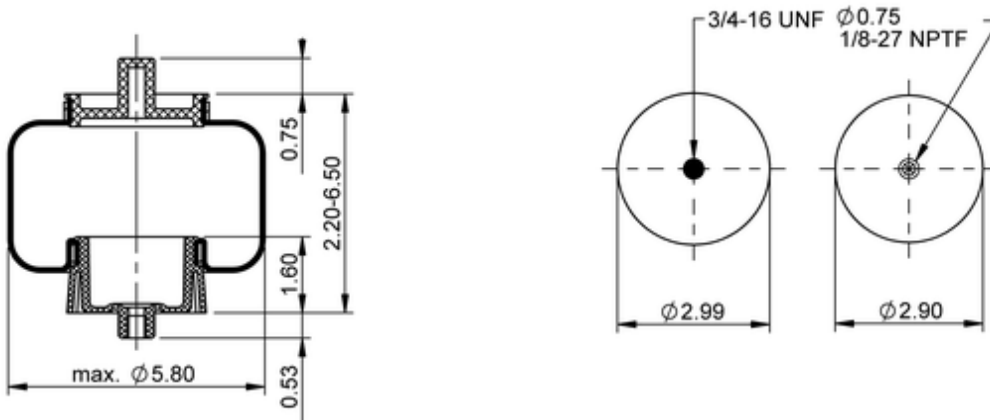

SC29-PG09
78418

	2.6 lb
	9312279
	1/8-27 NPTF: max. 1.5 lbf ft
	3/4-16 UNF: max. 9 lbf ft

Cross-reference

Goodyear	1S4-173
TRP	ASPG095
Road Choice	RCSL29-0173G

OE Manufacturer/Part No.

Manufacturer	Original Part No.	Model
Volvo	25165143	