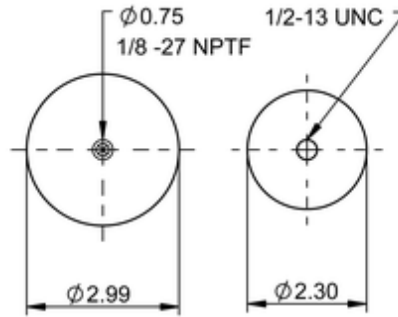

SC29-OG13
78379

	2.3 lb
	9313039
	1/2-13 UNC: max. 10 lbf ft
	1/8-27 NPTF: max. 1.5 lbf ft

Cross-reference

Goodyear	1S4-044
----------	---------

OE Manufacturer/Part No.

Manufacturer	Original Part No.	Model
Link	1101-0023	