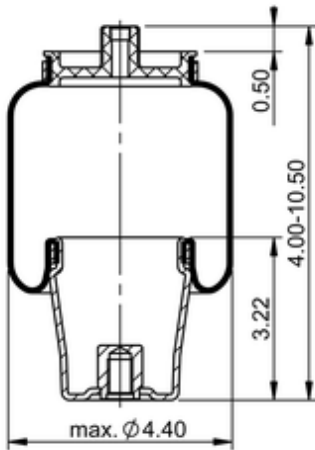

SC29-OG13
78379

	2.3 lb
	9313039
	1/2-13 UNC: max. 10 lbf ft
	1/8-27 NPTF: max. 1.5 lbf ft

Cross-reference

Goodyear	1S4-044
----------	---------

OE Manufacturer/Part No.

Manufacturer	Original Part No.	Model
Link	1101-0023	