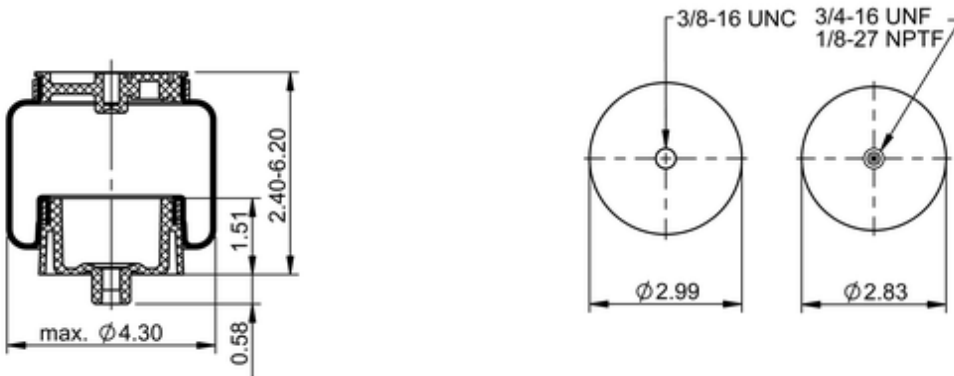

SC29-OG05
73607

	1.5 lb
	9309740
	1/8-27 NPTF: max. 1.5 lbf ft
	3/4-16 UNF: max. 9 lbf ft
	3/8-16 UNC: max. 3.5 lbf ft

Cross-reference

Goodyear	1S4-007
----------	---------

OE Manufacturer/Part No.

Manufacturer	Original Part No.	Model
--------------	-------------------	-------