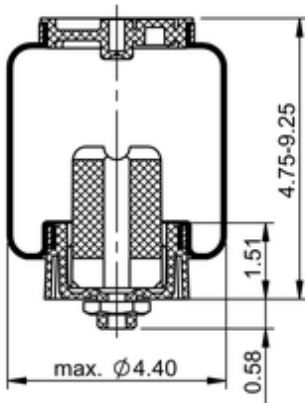

**SC29-O201**
**67766**

	1 lb
	9309740
	1/8-27 NPTF: max. 1.5 lbf ft
	3/4-16 UNF: max. 9 lbf ft
	3/8-16 UNC: max. 3.5 lbf ft

**Cross-reference**

Firestone Style	7.25" ORANGE
Firestone No.	W02-358-7201
Triangle	AS-5201
TRP	AS72010
Automann	ABSZ70-7201

**OE Manufacturer/Part No.**

<b>Manufacturer</b>	<b>Original Part No.</b>	<b>Model</b>
Freightliner	18-45068-000	
Ford	F6HT5C06CAB	