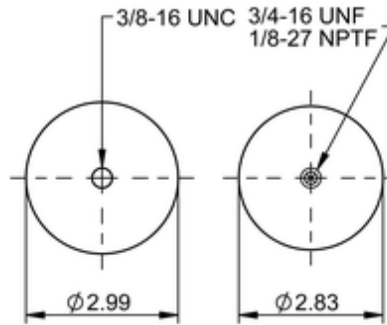

**SC29-O201**
**67766**

	1 lb
	9309740
	1/8-27 NPTF: max. 1.5 lbf ft
	3/4-16 UNF: max. 9 lbf ft
	3/8-16 UNC: max. 3.5 lbf ft

**Cross-reference**

Firestone Style	7.25" ORANGE
Firestone No.	W02-358-7201
Triangle	AS-5201
TRP	AS72010
Automann	ABSZ70-7201