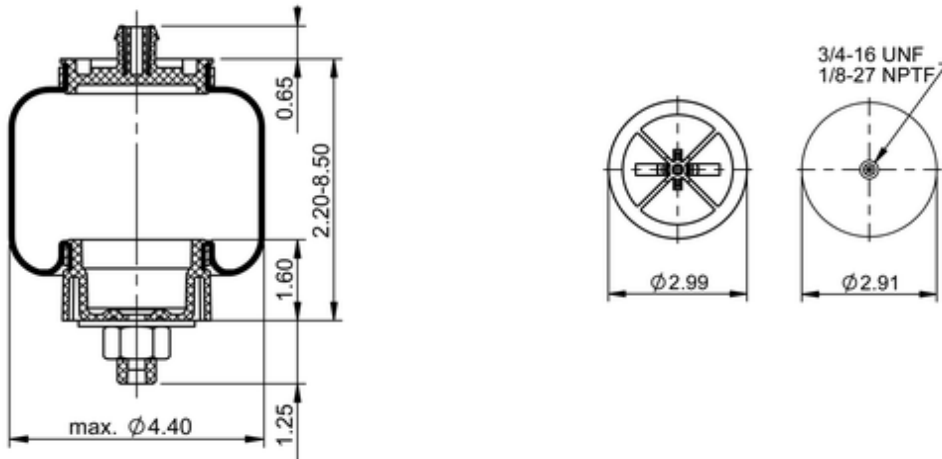

SC29-O155
75314

	0.9 lb
	9317132
	1/8-27 NPTF: max. 1.5 lbf ft
	3/4-16 UNF: max. 9 lbf ft

Cross-reference

Firestone Style	7.5" ORANGE
Firestone No.	W02-358-7155
Goodyear	1S4-235
Goodyear Flex No.	580234604