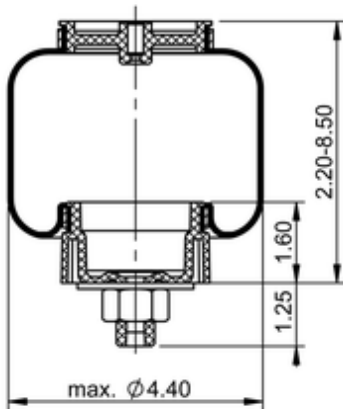

SC29-O132
75315

	0.9 lb
	9317132
	1/8-27 NPTF: max. 1.5 lbf ft
	3/4-16 UNF: max. 9 lbf ft
	3/8-16 UNC: max. 3.5 lbf ft

Cross-reference

Firestone No.	W02-358-7132
Goodyear	1S4-234

OE Manufacturer/Part No.

Manufacturer	Original Part No.	Model
--------------	-------------------	-------