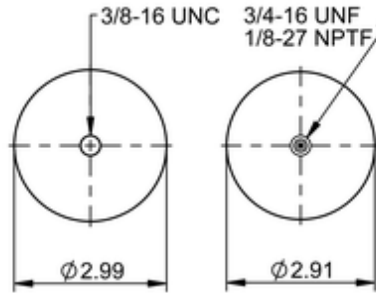

SC29-O132
75315

	0.9 lb
	9317132
	1/8-27 NPTF: max. 1.5 lbf ft
	3/4-16 UNF: max. 9 lbf ft
	3/8-16 UNC: max. 3.5 lbf ft

Cross-reference

Firestone No.	W02-358-7132
Goodyear	1S4-234

OE Manufacturer/Part No.

Manufacturer	Original Part No.	Model
--------------	-------------------	-------