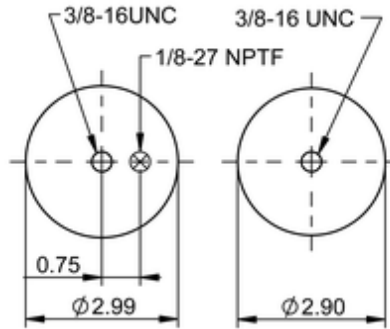

**SC29-O100**
**67637**

	0.7 lb
	9310094
	1/8-27 NPTF: max. 1.5 lbf ft
	3/8-16 UNC: max. 3.5 lbf ft

**Cross-reference**

Firestone Style	7.5" ORANGE
Firestone No.	W02-358-7100
Triangle	AS-5100
Automann	ABSZ70-7100