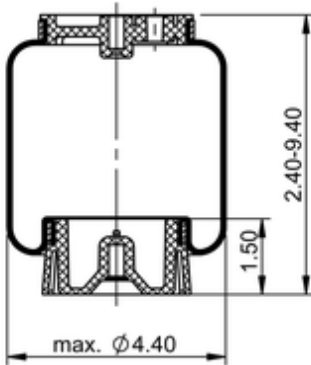

**SC29-O100**
**67637**

	0.7 lb
	9310094
	1/8-27 NPTF: max. 1.5 lbf ft
	3/8-16 UNC: max. 3.5 lbf ft

**Cross-reference**

Firestone Style	7.5" ORANGE
Firestone No.	W02-358-7100
Triangle	AS-5100
Automann	ABSZ70-7100