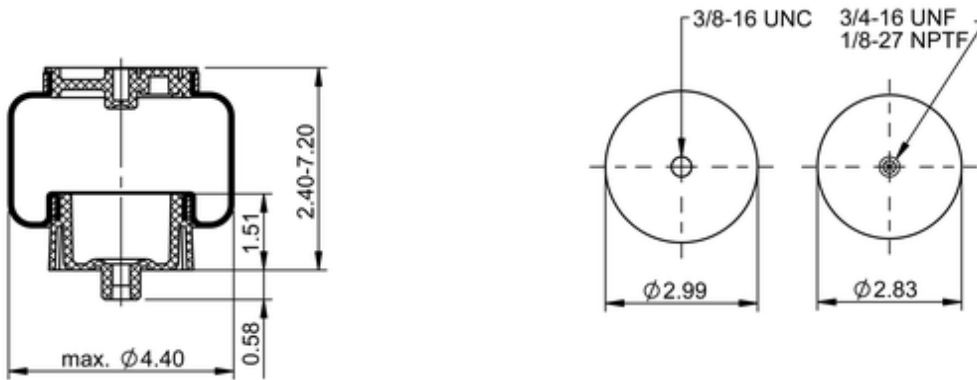

SC29-O086
67858

	0.7 lb
	9309740
	1/8-27 NPTF: max. 1.5 lbf ft
	3/4-16 UNF: max. 9 lbf ft
	3/8-16 UNC: max. 3.5 lbf ft

Cross-reference

Firestone Style	5.25" ORANGE
Firestone No.	W02-358-7086
Goodyear	1S4-058
Triangle	AS-5086
TRP	AS70860
Automann	ABSZ70-7086